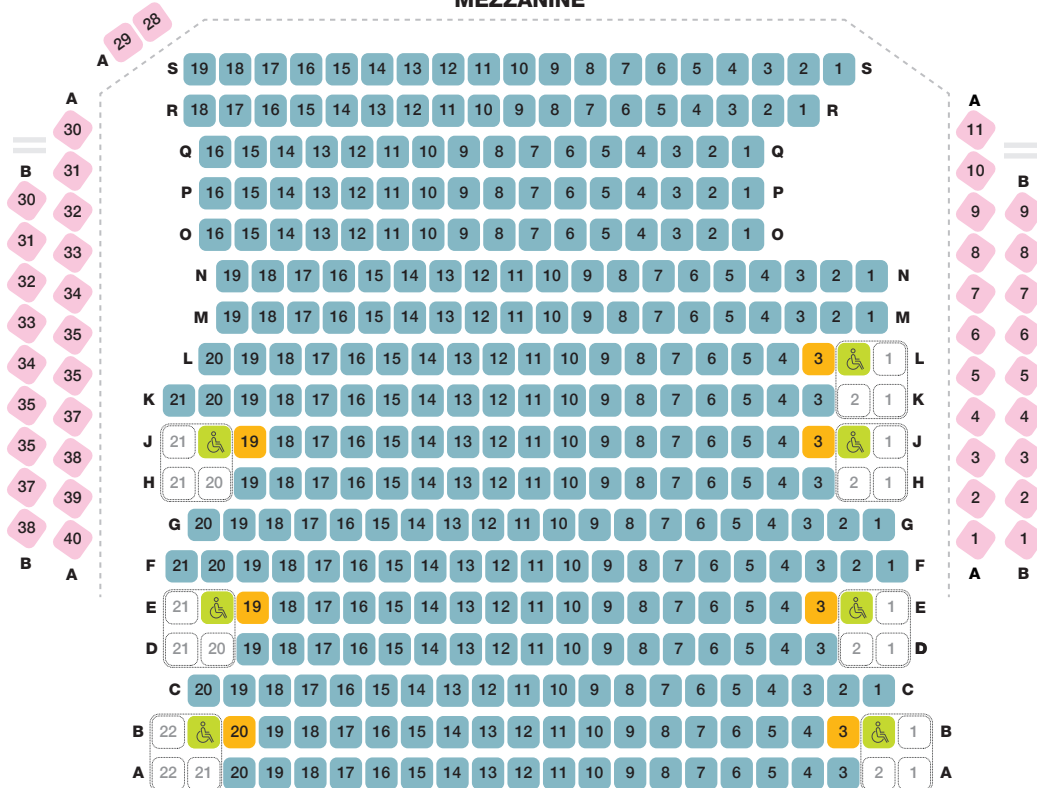

CYLCH-CEFN | REAR CIRCLE

CYLCH | CIRCLE

MEZZANINE

SEDDI LLAWR | STALLS

Allwedd / Key

- Seddi Llwr | Stalls
- Lle i Gadair Olwyn | Wheelchair Space
- Mezzanine
- Cylch-Cefn | Rear Circle
- Sedd Cydymaith | Companion Seat
- Cylch | Circle
- Grisiau | Steps